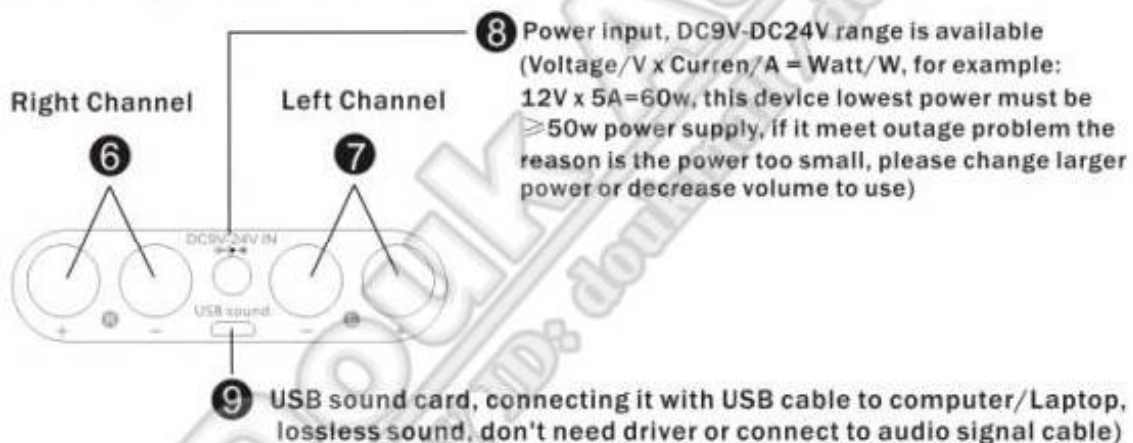

DIRECTIONS FOR USE

Nobsound NS-10G Power Amplifier 50W+50W

I . Front panel introduction

II . Rear panel introduction

III . Connecting to speakers instruction

Right channel speaker

Left channel speaker