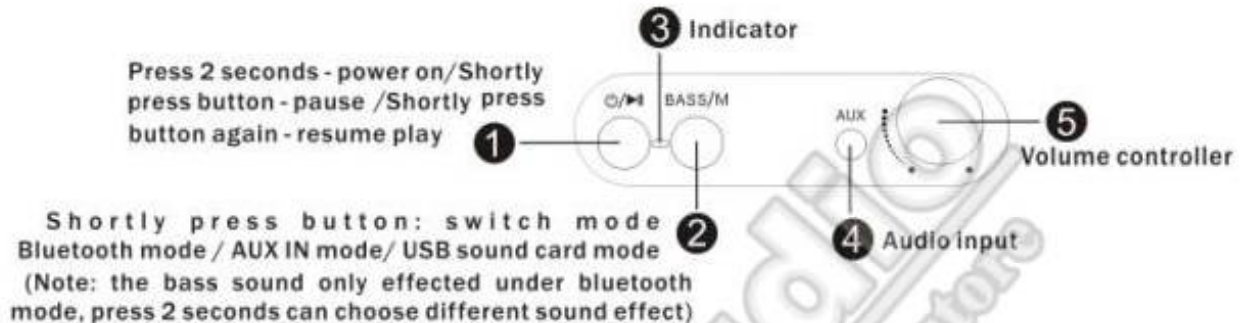

DIRECTIONS FOR USE

Nobsound NS-10G Power Amplifier 50W+50W

I . Front panel introduction

II . Rear panel introduction

III . Connecting to speakers instruction

Right channel speaker

Left channel speaker